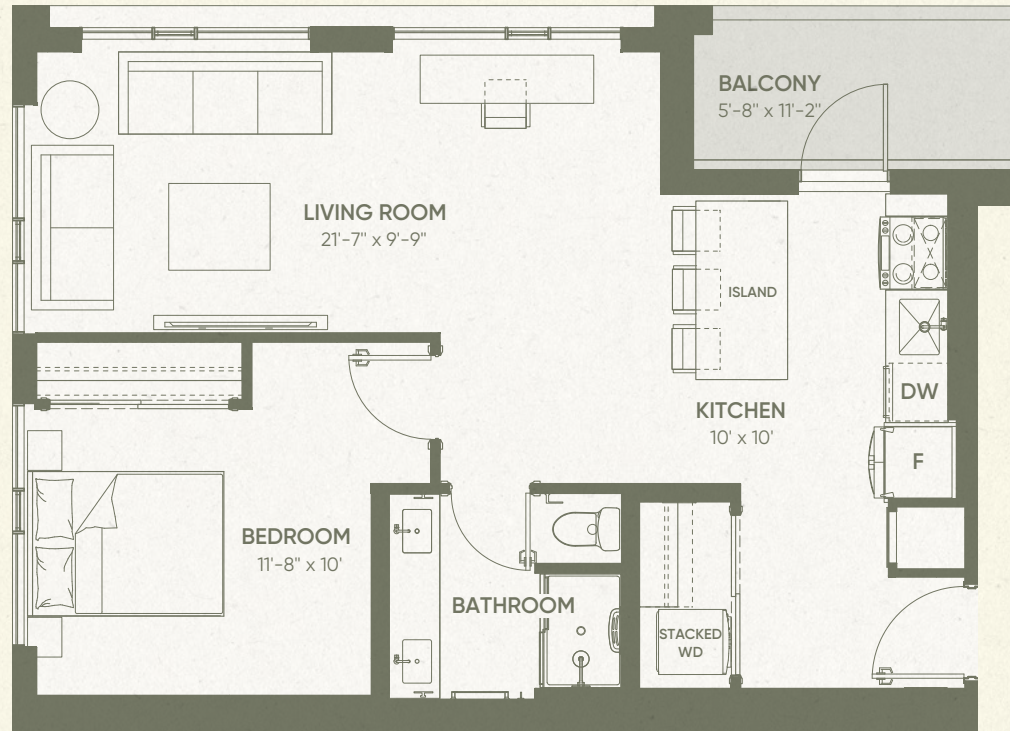

Live in
the Now.

MOMENT

1 BED 1 BATH

Indoor living space
750 SQFT

Outdoor living space
63 SQFT

Available on floors
5-15

The Now West

The Now East

The Now West

The Now East

Floor plan depicts layouts for the West Tower. Layout is mirrored for the same suite type in East Tower. Interior and exterior configuration may vary by floor and specifications are subject to change without notice. See a sales representative for further information. E. & O. E.